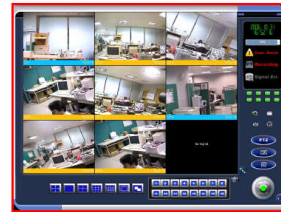

## Professional H.264 DVR System

**A1 SkyView Linux Series** is one of our high-end H.264 DVR systems from our product line. It supports up to 16 video channels with a crystal clear high-res picture quality displaying in realtime and a recording rate of 240 frames per second. The high compression H.264 CODEC provides more recording time with the same size hard disk drive than the previous MJPEG CODEC. The built-in video motion detector logic helps the DVR system from storing unnecessary video. By connecting the DVR to the Internet, you are able to view live or archived videos from a remote location. Or you can connect to multiple DVR's from different locations and view them all at the same time.

**Unique DUAL MONITOR** function is more than just watching live images on two screens at the same time. Both monitors can be configured to display independent images for security purposes. While monitor one is event searching in the office, the second monitor is out at the POS displaying live image, customers therefore can only view those live images, proving that there are cameras installed. Stop theft before it happens.

### Drag and Drop

The most convenient and time saving way to reposition the channel position. You can also *lock/clear* the display status as desired. Assigning any channel to display specific or any image by Right Click on the screen. Each channel can be displayed in multiple locations.

### **Rear Panel Connectors:**

Camera Inputs .....	4 / 8 / 12 / 16 BNC
Audio Inputs .....	1
VGA Output .....	1 VGA; 1 DVI-I
Analog Output .....	Audio Jack Connector
Keyboard .....	PS/2
Mouse .....	PS/2
USB2 Interface .....	Four
Network Host Interface .....	10/100/1000 TCP/IP Ethernet
Serial Port .....	One, RS-232, DB9-P