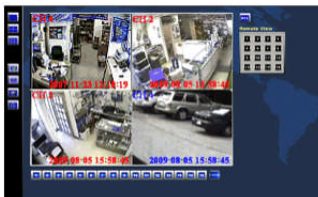

Remote View

Not only working at IE, SkyView also provides multiple convenient applications to monitor main site (host PC - TX) from anywhere in the world via internet by using PDA, 3G SMART PHONE, INTERNET EXPLORER and RX REMOTE PROGRAM.