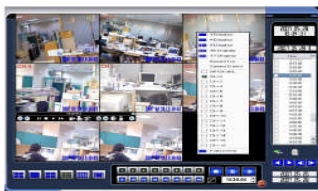

Synchronize Playback

Convenient and powerful playback function, our high performance Linux DVR System is able to **SIMULTANEOUSLY PLAYBACK ALL CAMERAS IN SINGLE STEP**. 1X/2X/4X/8X forward/backward playback speed with 1, 4, 9, 16 or 17 split screen.